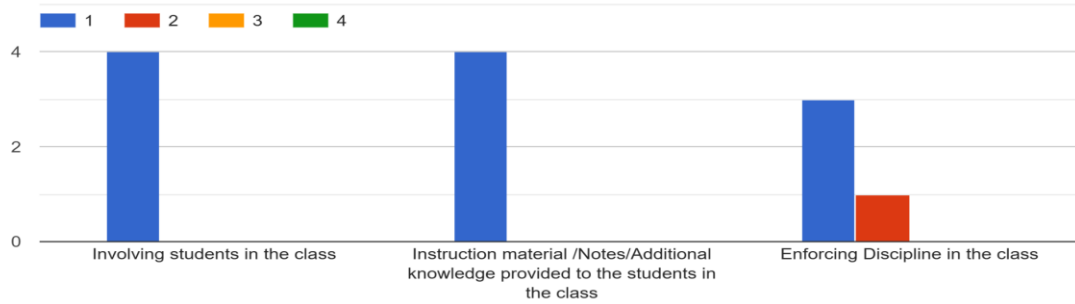

2. Class room organization and control