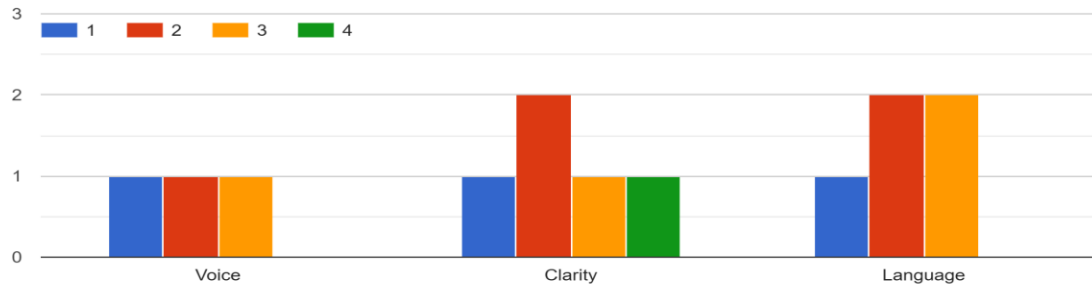

4. Presentation Skills