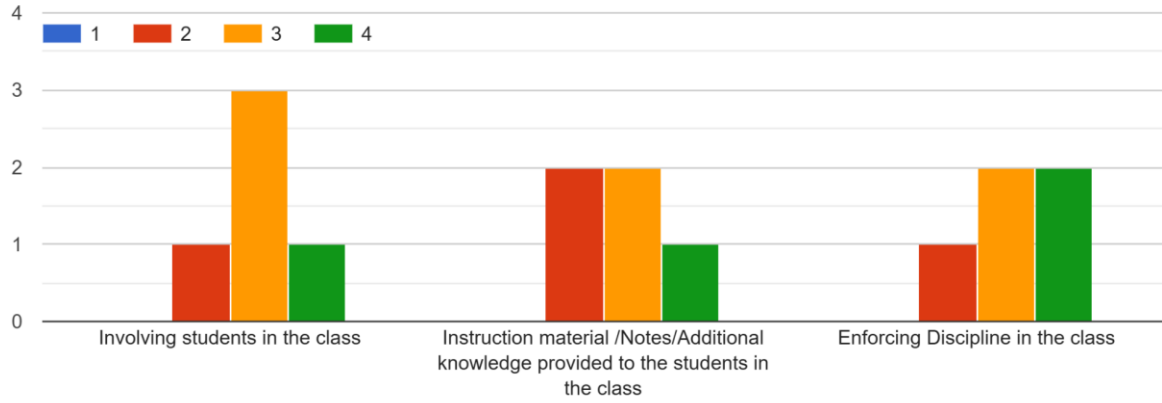

[Estd. 1945]

BHS Higher Education Society
VIJAYA COLLEGE
Affiliated to Bengaluru City University
Accredited with **B⁺⁺ Grade by the NAAC**
Conferred "College with Potential for Excellence" by the UGC

RV Road, Basavanagudi
Bangalore – 560004
Tel : +91-80-2693 3220/221
Email: vijavadegree@gmail.com
principal@vijayacollege.ac.in
Website : www.vijayacollege.ac.in

2. Class room organization and control