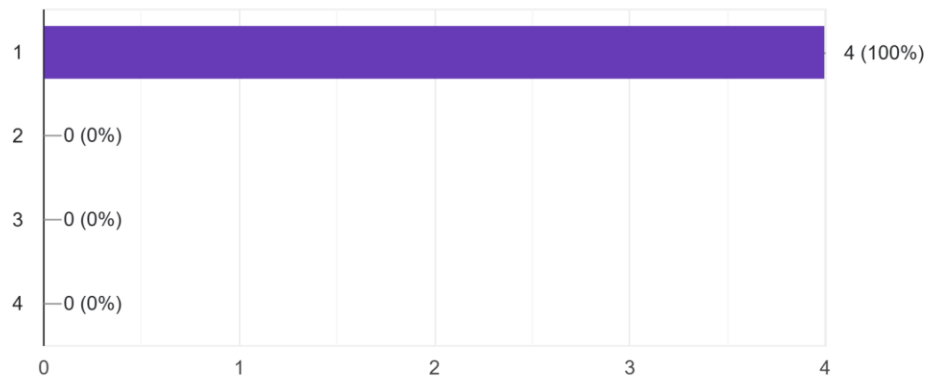

3. Preparation for the class

4 responses