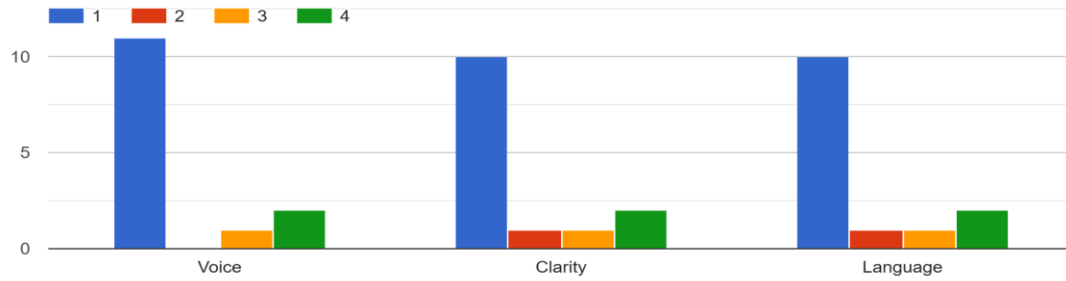

4. Presentation Skills