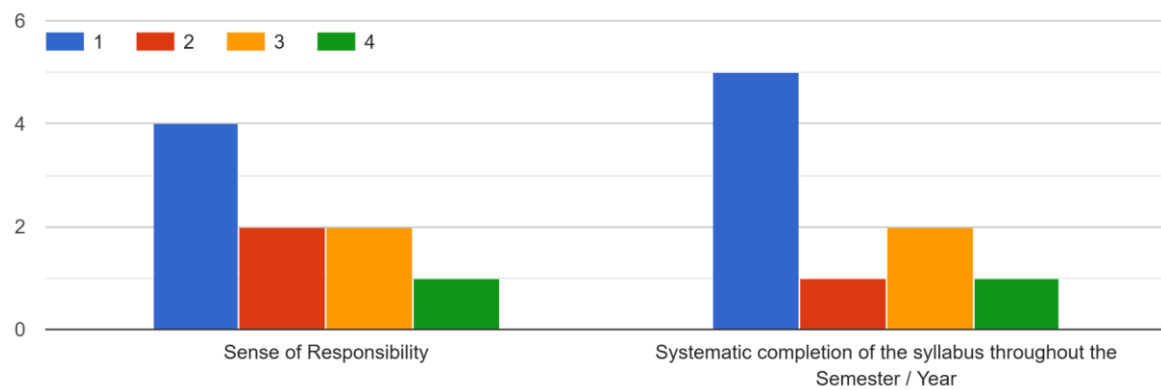

6. Completion of the Syllabus