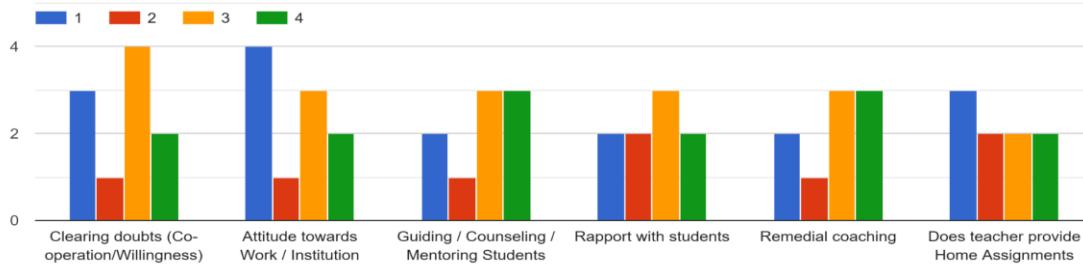

BHS Higher Education Society
VIJAYA COLLEGE
Affiliated to Bengaluru City University
Accredited with **B⁺⁺ Grade by the NAAC**
Conferred "**College with Potential for Excellence**" by the UGC

RV Road, Basavanagudi
Bangalore – 560004
Tel : +91-80-2693 3220/221
Email: vijavadegree@gmail.com
principal@vijayacollege.ac.in
Website : www.vijayacollege.ac.in

[Estd. 1945]

7. Accessibility to students outside the class