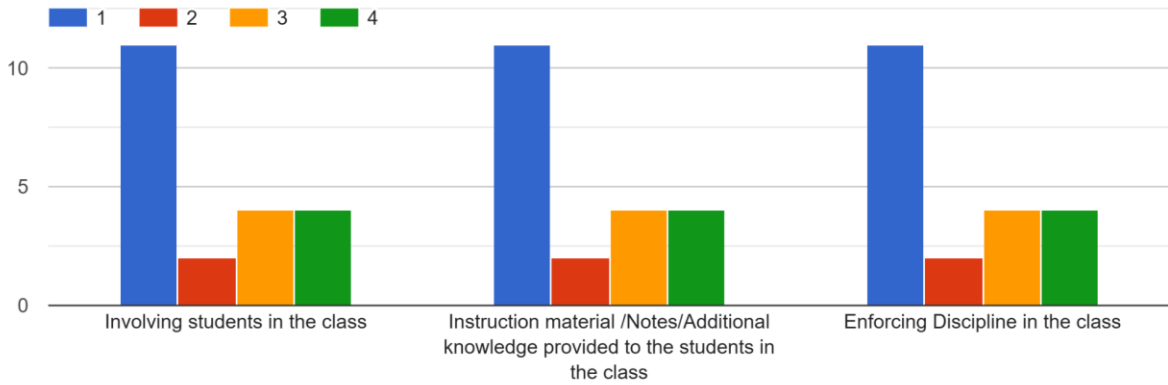

[Estd. 1945]

BHS Higher Education Society
VIJAYA COLLEGE
Affiliated to Bengaluru City University
Accredited with **B** Grade by the NAAC**
Conferred "**College with Potential for Excellence**" by the UGC

RV Road, Basavanagudi
Bangalore – 560004
Tel : +91-80-2693 3220/221
Email: vijavadegree@gmail.com
principal@vijayacollege.ac.in
Website : www.vijayacollege.ac.in

2. Class room organization and control