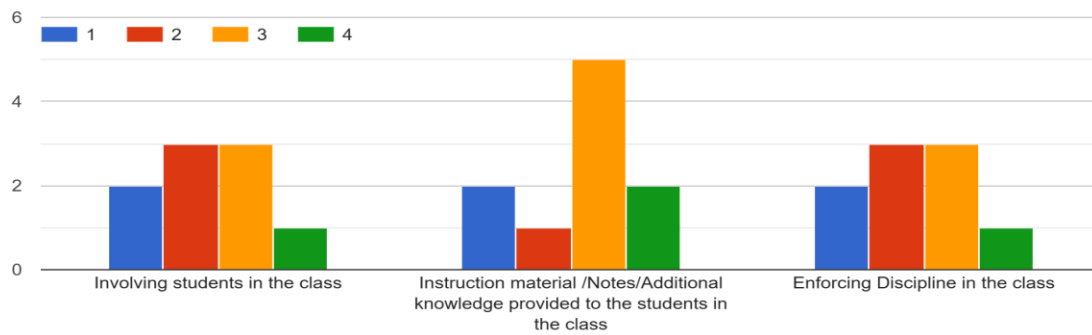

2. Class room organization and control