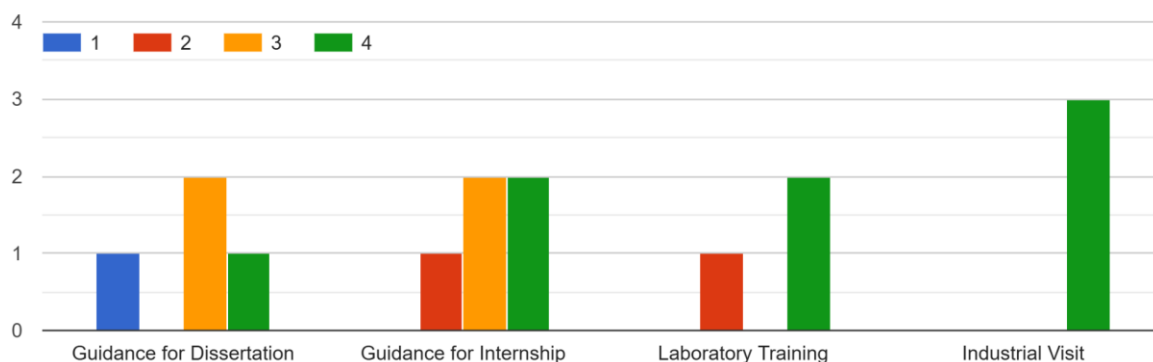

[Estd. 1945]

BHS Higher Education Society
VIJAYA COLLEGE
Affiliated to Bengaluru City University
Accredited with **B⁺⁺ Grade by the NAAC**
Conferred "College with Potential for Excellence" by the UGC

RV Road, Basavanagudi
Bangalore – 560004
Tel : +91-80-2693 3220/221
Email: vijavadegree@gmail.com
principal@vijayacollege.ac.in
Website : www.vijayacollege.ac.in

8. Guidance / Counseling*

* with reference to Sl.No. 8 and 9, assess only the concerned teacher's contributions.

Elaborate in a sentence where ever necessary, mentioning the Sl. No.

3 responses

Talk or communicate only regarding the subject except that there is no extra guidance

Supportive nature.. And helps students to over come from any risk regarding studies and college issues

Good