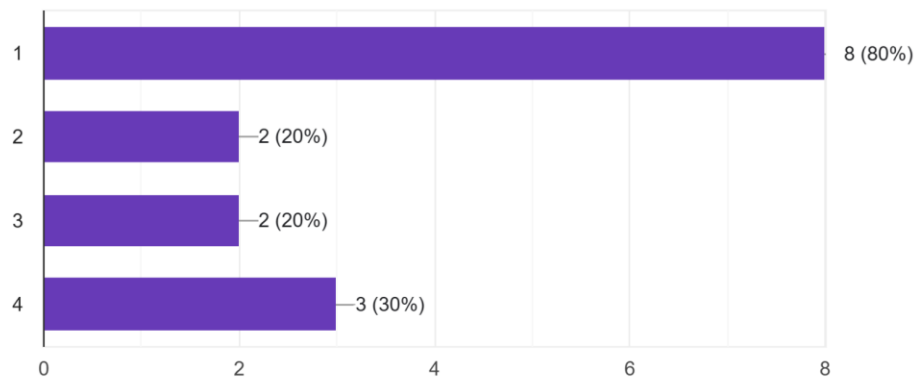

3. Preparation for the class

10 responses