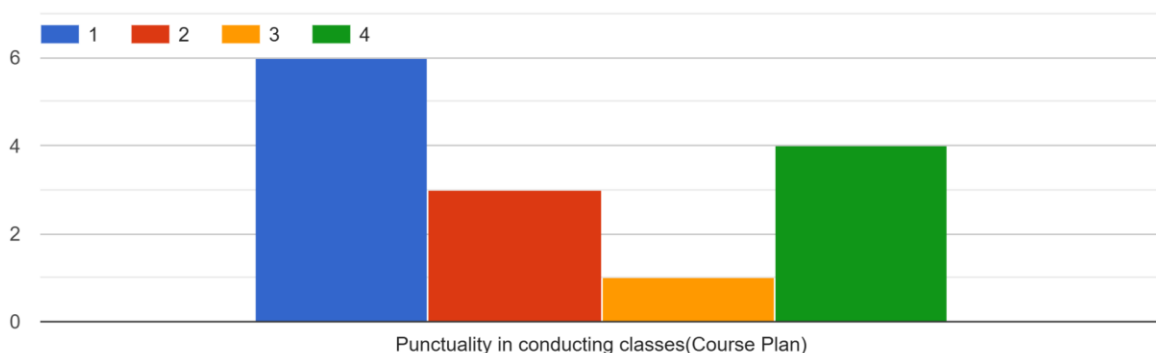

[Estd. 1945]

BHS Higher Education Society
VIJAYA COLLEGE
Affiliated to Bengaluru City University
Accredited with **B⁺⁺ Grade by the NAAC**
Conferred "College with Potential for Excellence" by the UGC

RV Road, Basavanagudi
Bangalore – 560004
Tel : +91-80-2693 3220/221
Email: vijavadegree@gmail.com
principal@vijayacollege.ac.in
Website : www.vijayacollege.ac.in

- Good
- No change
- Good in teaching
- Nothing
- 8.Mam has just asked about the internship and gives us a great teaching in the lab
- 9.Nothing

Prof. Vinutha V

1. Regularity in conducting classes