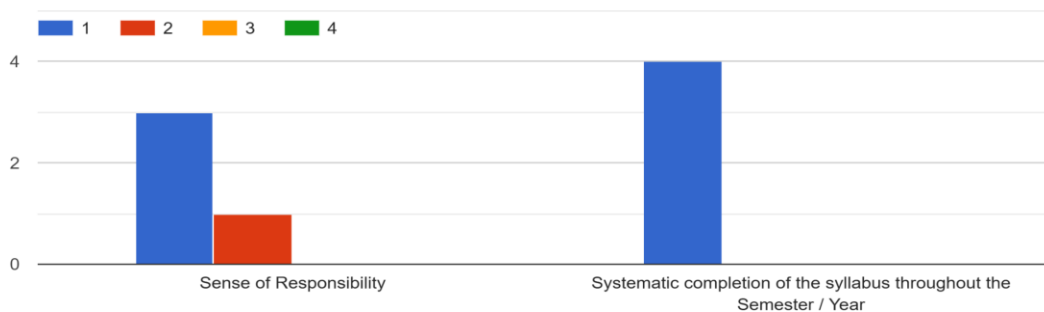

6. Completion of the Syllabus