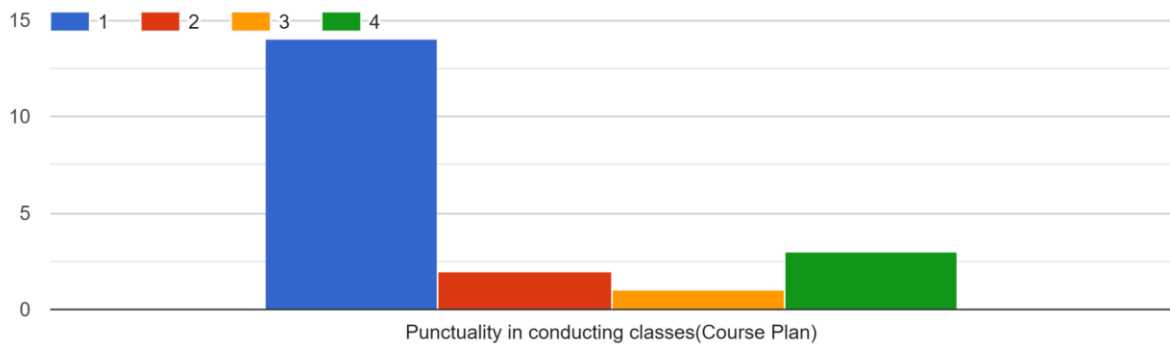

[Estd. 1945]

BHS Higher Education Society
VIJAYA COLLEGE
Affiliated to Bengaluru City University
Accredited with **B⁺⁺ Grade by the NAAC**
Conferred "**College with Potential for Excellence**" by the UGC

RV Road, Basavanagudi
Bangalore – 560004
Tel : +91-80-2693 3220/221
Email: vijavadegree@gmail.com
principal@vijayacollege.ac.in
Website : www.vijayacollege.ac.in

Sir is very good at teaching and clarifying the doutes

He teaches well.

NIL

Excellent teacher proud to be his student

Prof. Srikanta

1. Regularity in conducting classes