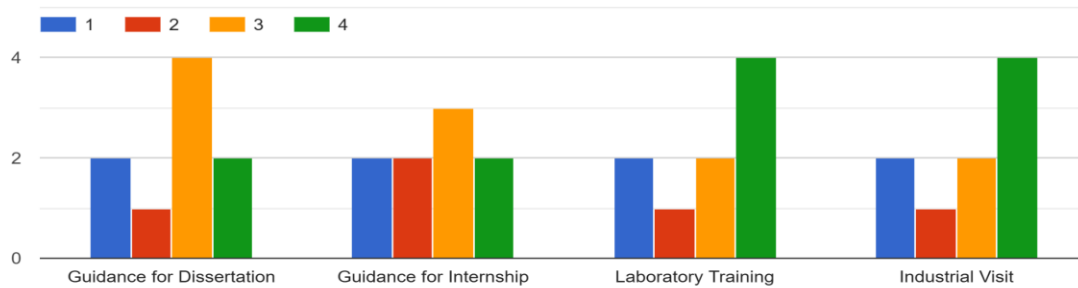

8. Guidance / Counseling*

*

with reference to Sl.No. 8 and 9, assess only the concerned teacher's contributions.

Elaborate in a sentence where ever necessary, mentioning the Sl. No.

6 responses

No

Very good

She will good advice and guides in the career planning

NO

No

Rekha P S (RPS)