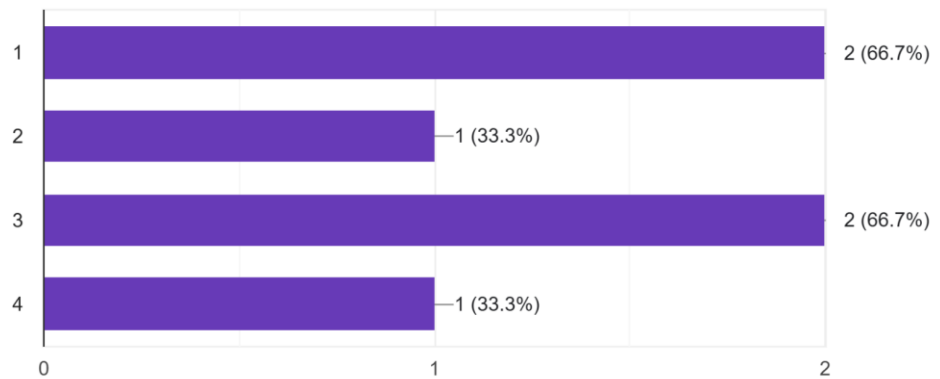

3. Preparation for the class

3 responses