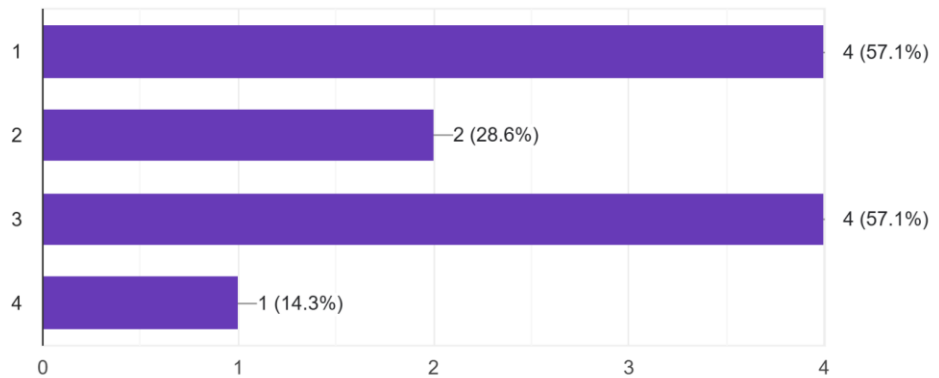

[Estd. 1945]

BHS Higher Education Society
VIJAYA COLLEGE
Affiliated to Bengaluru City University
Accredited with **B⁺⁺ Grade by the NAAC**
Conferred "**College with Potential for Excellence**" by the UGC

RV Road, Basavanagudi
Bangalore – 560004
Tel : +91-80-2693 3220/221
Email: vijavadegree@gmail.com
principal@vijayacollege.ac.in
Website : www.vijayacollege.ac.in

3. Preparation for the class

7 responses