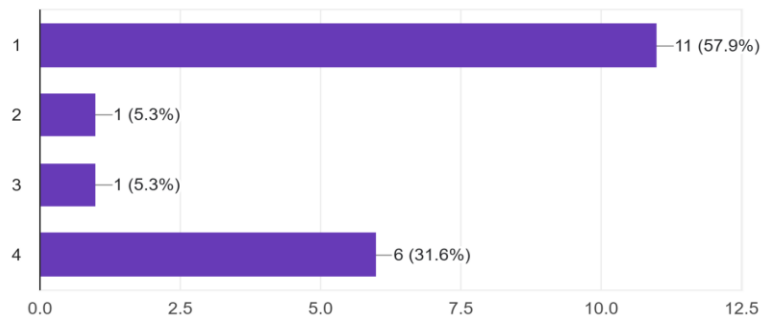

3. Preparation for the class

19 responses