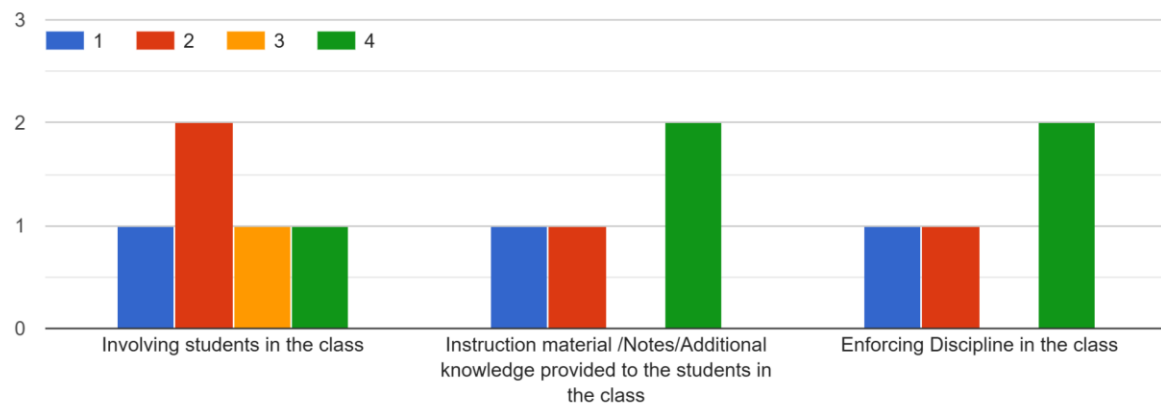

4 responses

Prof. Zaiba Nishath Bano

1. Regularity in conducting classes

2. Class room organization and control

BHS Higher Education Society
VIJAYA COLLEGE
 Affiliated to Bengaluru City University
 Accredited with **B** Grade by the NAAC**
 Conferred "**College with Potential for Excellence**" by the UGC