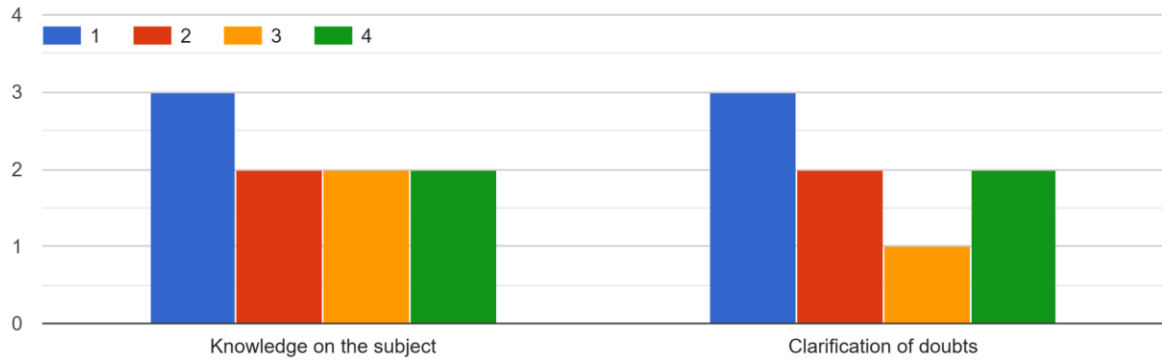

[Ested. 1945]

BHS Higher Education Society
VIJAYA COLLEGE
Affiliated to Bengaluru City University
Accredited with **B⁺⁺ Grade by the NAAC**
Conferred "College with Potential for Excellence" by the UGC

RV Road, Basavanagudi
Bangalore – 560004
Tel : +91-80-2693 3220/221
Email: vijavadegree@gmail.com
principal@vijayacollege.ac.in
Website : www.vijayacollege.ac.in

5. Competency to handle the subject