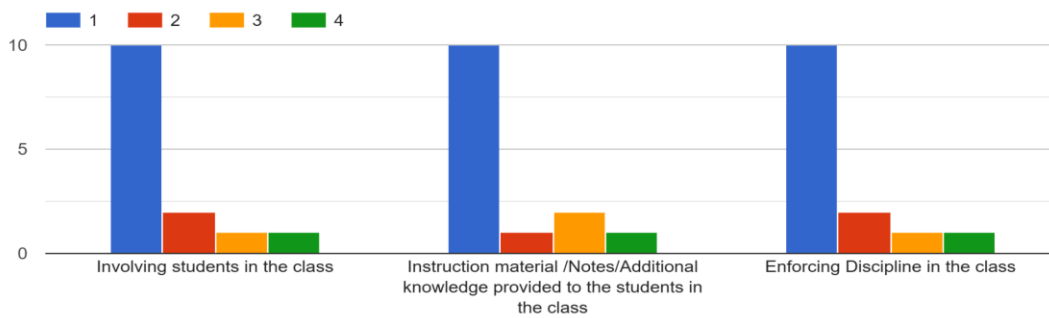

2. Class room organization and control