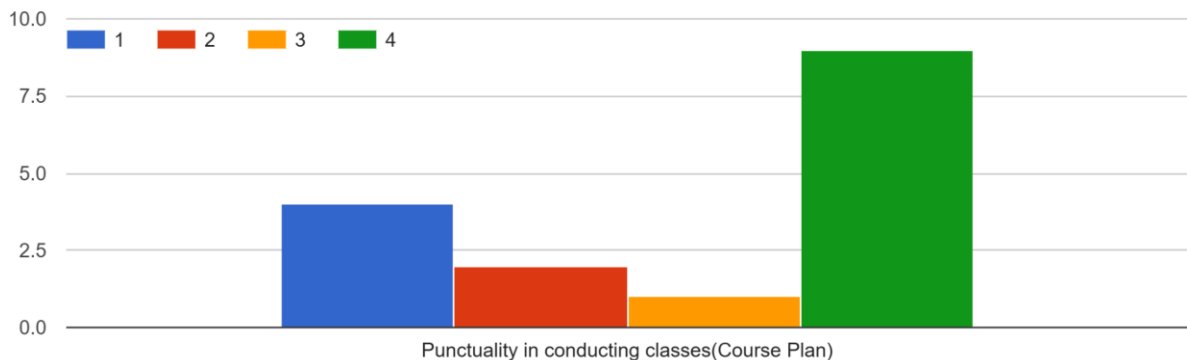

[Estd. 1945]

BHS Higher Education Society
VIJAYA COLLEGE
Affiliated to Bengaluru City University
Accredited with **B** Grade by the NAAC**
Conferred "College with Potential for Excellence" by the UGC

RV Road, Basavanagudi
Bangalore – 560004
Tel : +91-80-2693 3220/221
Email: vijavadegree@gmail.com
principal@vijayacollege.ac.in
Website : www.vijayacollege.ac.in

* with reference to Sl.No. 8 and 9, assess only the concerned teacher's contributions.

Elaborate in a sentence where ever necessary, mentioning the Sl. No.

13 responses

- Good
- .
- Great
- Gooddddd
- Way of conducting classes in a good manner
- Teaching was good
- Sl. No
- Very useful sir for the subject
- The teaching is good
- Can do better

Prof. Swathi R

1. Regularity in conducting classes