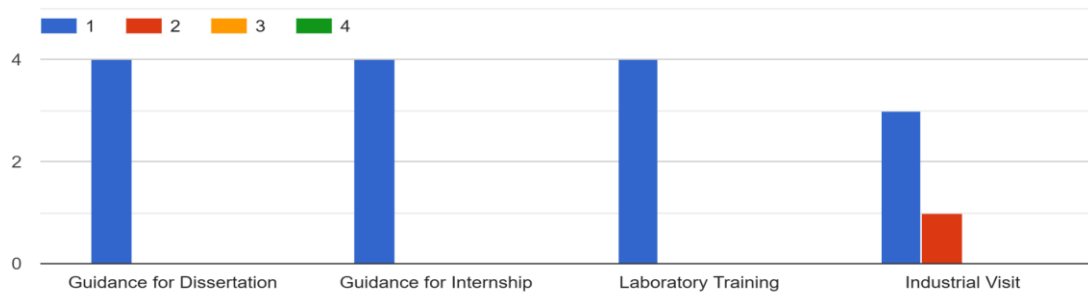

8. Guidance / Counseling*

*

with reference to Sl.No. 8 and 9, assess only the concerned teacher's contributions.

Elaborate in a sentence where ever necessary, mentioning the Sl. No.

4 responses

Excellent

Good

Good