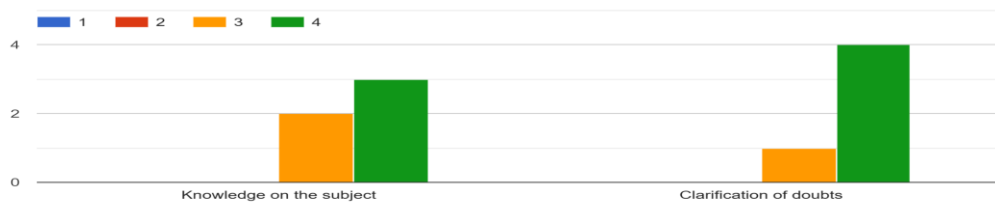

BHS Higher Education Society
VIJAYA COLLEGE
Affiliated to Bengaluru City University
Accredited with **B⁺⁺ Grade by the NAAC**
Conferred "**College with Potential for Excellence**" by the UGC

RV Road, Basavanagudi
Bangalore – 560004
Tel : +91-80-2693 3220/221
Email: vijavadegree@gmail.com
principal@vijayacollege.ac.in
Website : www.vijayacollege.ac.in

[Estd. 1945]

5. Competency to handle the subject