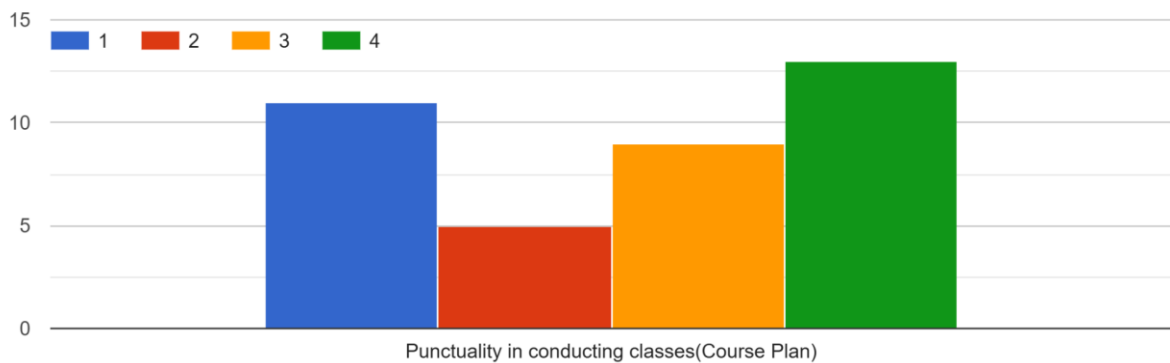

[Estd. 1945]

BHS Higher Education Society
VIJAYA COLLEGE
Affiliated to Bengaluru City University
Accredited with **B** Grade by the NAAC**
Conferred "**College with Potential for Excellence**" by the UGC

RV Road, Basavanagudi
Bangalore – 560004
Tel : +91-80-2693 3220/221
Email: vijavadegree@gmail.com
principal@vijayacollege.ac.in
Website : www.vijayacollege.ac.in

Very good

Very good

Presentation skills has to be clear and understanding and must reduce usage of short forms while writing on the board

8. Guidance for dissertation

.

Everything is good

Voice is very low and doesn't reach every corner

None

No

...

No concern

Training should be provided by more companies

Good

K Kiran kumar

Should visit industry regarding the subjects

So that students can learn and experience

N Vijaya Ranga (NVR)

1. Regularity in conducting classes