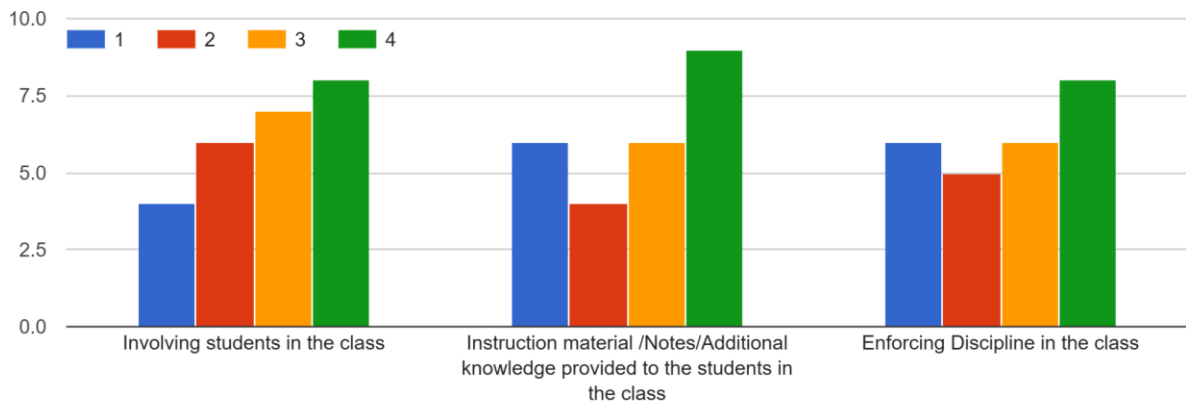

2. Class room organization and control