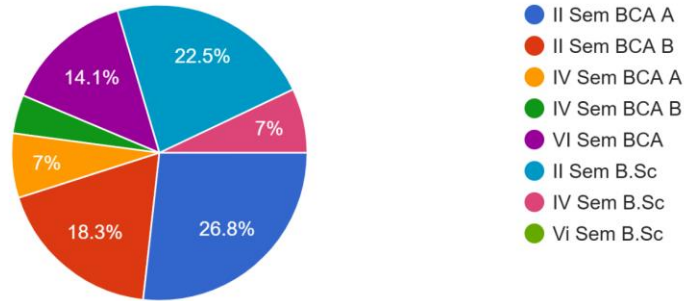

[Estd. 1945]

BHS Higher Education Society
VIJAYA COLLEGE
Affiliated to Bengaluru City University
Accredited with **B⁺⁺ Grade by the NAAC**
Conferred "**College with Potential for Excellence**" by the UGC

RV Road, Basavanagudi
Bangalore – 560004
Tel : +91-80-2693 3220/221
Email: vijavadegree@gmail.com
principal@vijayacollege.ac.in
Website : www.vijayacollege.ac.in

Computer Science (B.Sc and BCA)

The class and section you belong to

71 responses