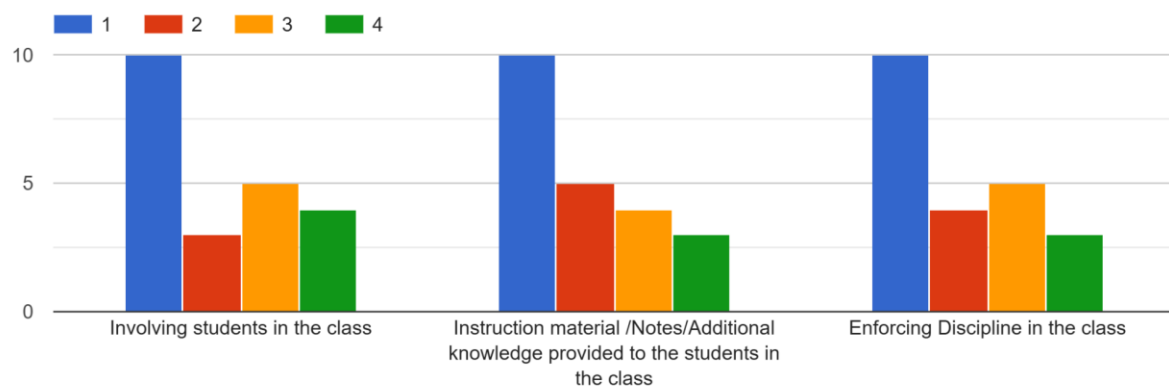

Physics

The class and section you belong to

19 responses

Prof. Nusrath Zabeen

1. Regularity in conducting classes

2. Class room organization and control

[Estd. 1945]

BHS Higher Education Society
VIJAYA COLLEGE
Affiliated to Bengaluru City University
Accredited with **B⁺⁺ Grade by the NAAC**
Conferred "College with Potential for Excellence" by the UGC