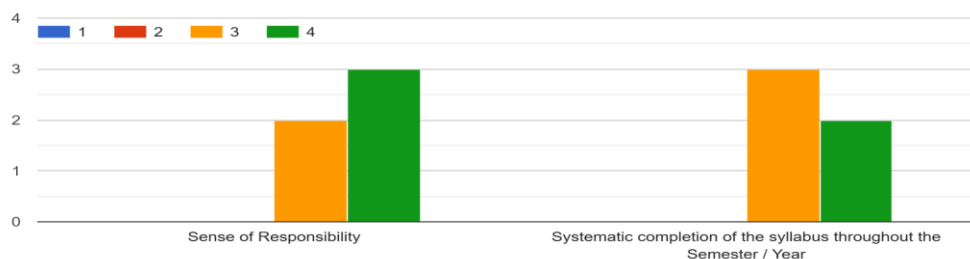

6. Completion of the Syllabus