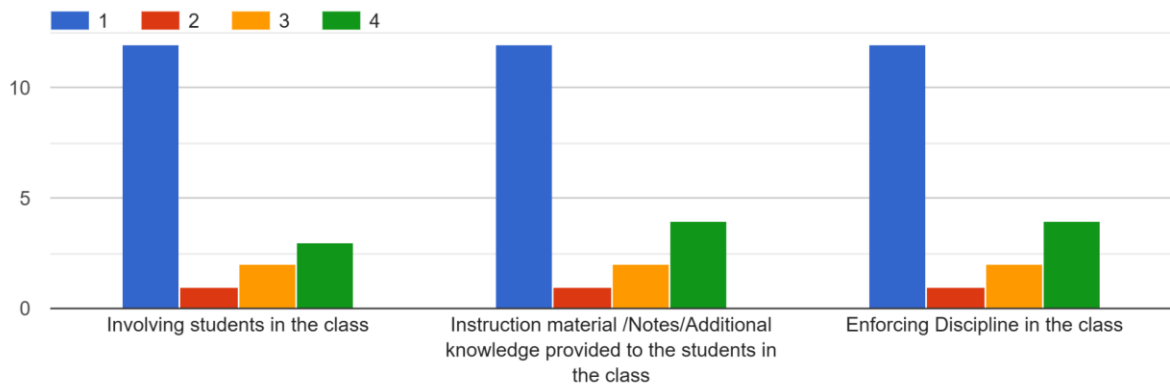

16 responses

Prof. Paraksh R

1. Regularity in conducting classes

2. Class room organization and control

BHS Higher Education Society
VIJAYA COLLEGE
 Affiliated to Bengaluru City University
 Accredited with **B⁺⁺ Grade by the NAAC**
 Conferred "College with Potential for Excellence" by the UGC