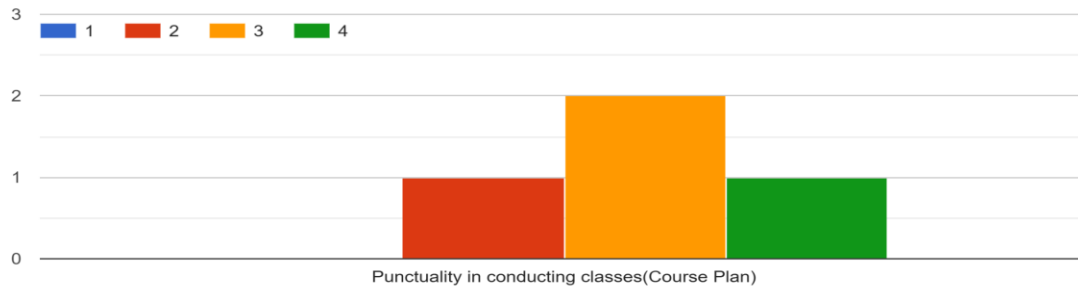

Prof. Zaiba Nishath Bano

1. Regularity in conducting classes