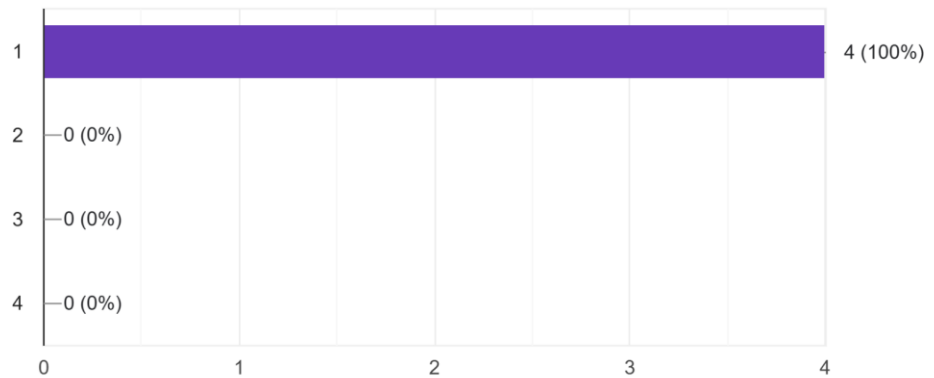

3. Preparation for the class

4 responses