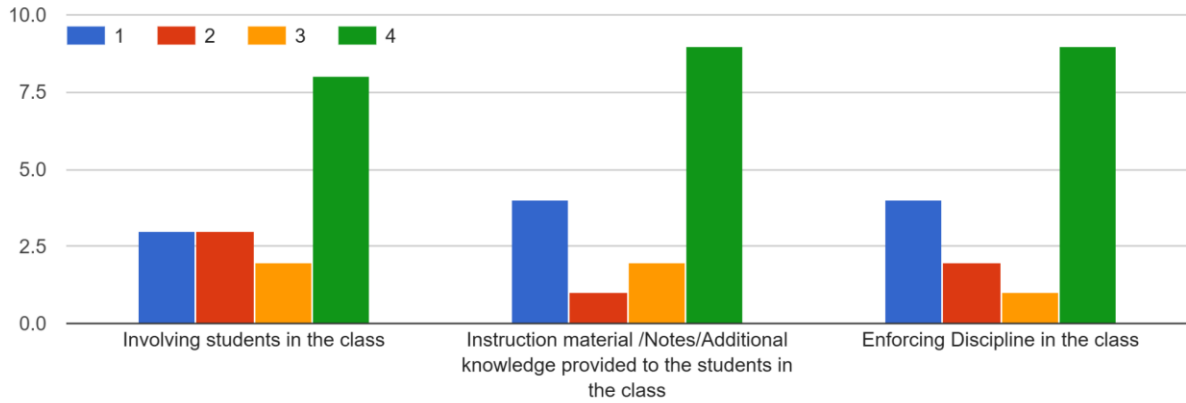

[Estd. 1945]

BHS Higher Education Society
VIJAYA COLLEGE
Affiliated to Bengaluru City University
Accredited with **B⁺⁺ Grade by the NAAC**
Conferred "**College with Potential for Excellence**" by the UGC

RV Road, Basavanagudi
Bangalore – 560004
Tel : +91-80-2693 3220/221
Email: vijavadegree@gmail.com
principal@vijayacollege.ac.in
Website : www.vijayacollege.ac.in

2. Class room organization and control