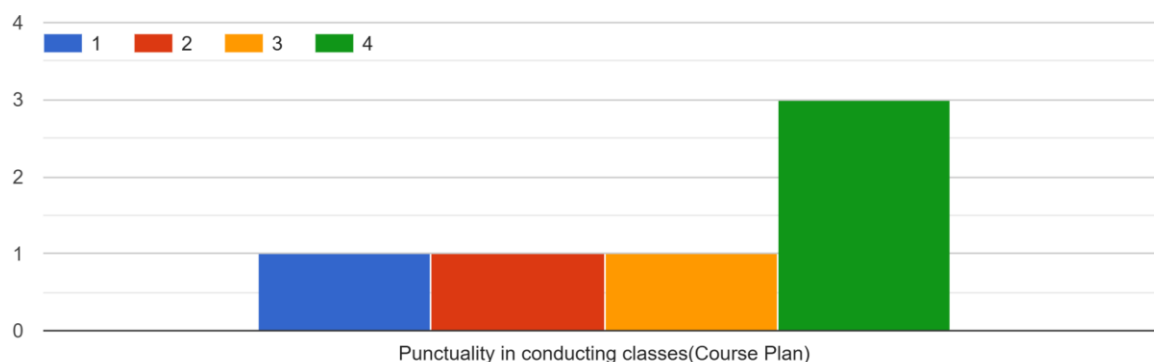

[Estd. 1945]

BHS Higher Education Society
VIJAYA COLLEGE
Affiliated to Bengaluru City University
Accredited with **B⁺⁺ Grade by the NAAC**
Conferred "**College with Potential for Excellence**" by the UGC

RV Road, Basavanagudi
Bangalore – 560004
Tel : +91-80-2693 3220/221
Email: vijavadegree@gmail.com
principal@vijayacollege.ac.in
Website : www.vijayacollege.ac.in

* with reference to Sl.No. 8 and 9, assess only the concerned teacher's contributions.

Elaborate in a sentence where ever necessary, mentioning the Sl. No.

5 responses

Ok

Good execution of classes

Prof. Vinutha V

1. Regularity in conducting classes