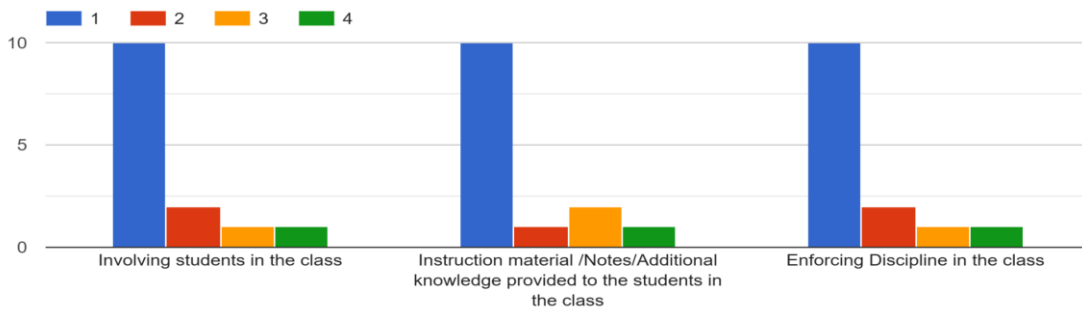

–

No answer

Teacher who makes the sums easily

Rashmi L M (LMR)

1. Regularity in conducting classes

2. Class room organization and control

[Estd. 1945]

BHS Higher Education Society
VIJAYA COLLEGE
 Affiliated to Bengaluru City University
 Accredited with **B⁺⁺ Grade by the NAAC**
 Conferred "**College with Potential for Excellence**" by the UGC