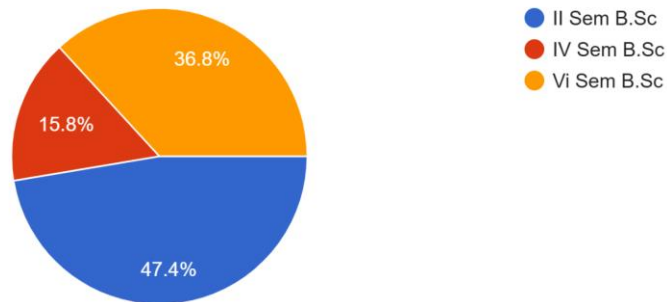

[Estd. 1945]

BHS Higher Education Society
VIJAYA COLLEGE
Affiliated to Bengaluru City University
Accredited with **B⁺⁺ Grade by the NAAC**
Conferred "College with Potential for Excellence" by the UGC

RV Road, Basavanagudi
Bangalore – 560004
Tel : +91-80-2693 3220/221
Email: vijavadegree@gmail.com
principal@vijayacollege.ac.in
Website : www.vijayacollege.ac.in

Physics

The class and section you belong to

19 responses