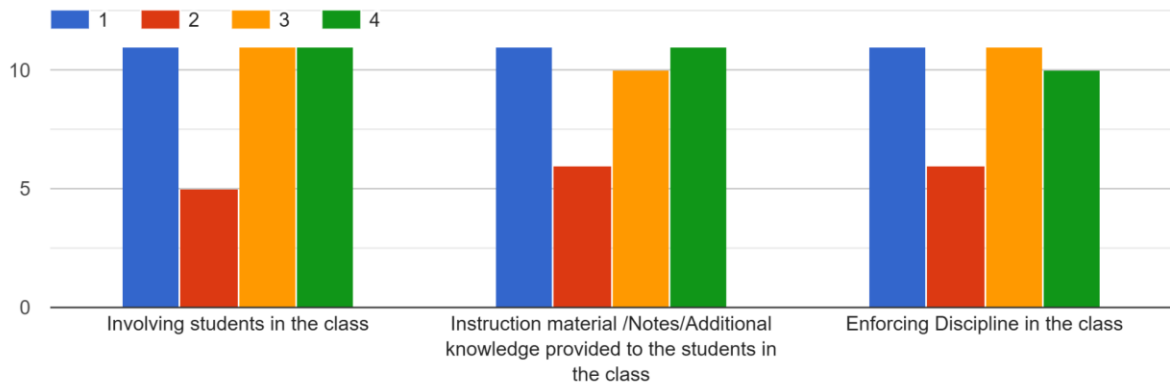

[Estd. 1945]

BHS Higher Education Society
VIJAYA COLLEGE
Affiliated to Bengaluru City University
Accredited with **B⁺⁺ Grade by the NAAC**
Conferred "**College with Potential for Excellence**" by the UGC

RV Road, Basavanagudi
Bangalore – 560004
Tel : +91-80-2693 3220/221
Email: vijavadegree@gmail.com
principal@vijayacollege.ac.in
Website : www.vijayacollege.ac.in

2. Class room organization and control