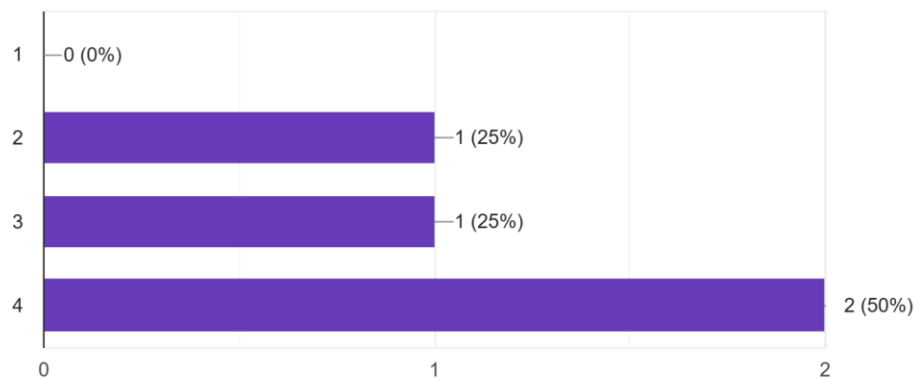

3. Preparation for the class

4 responses