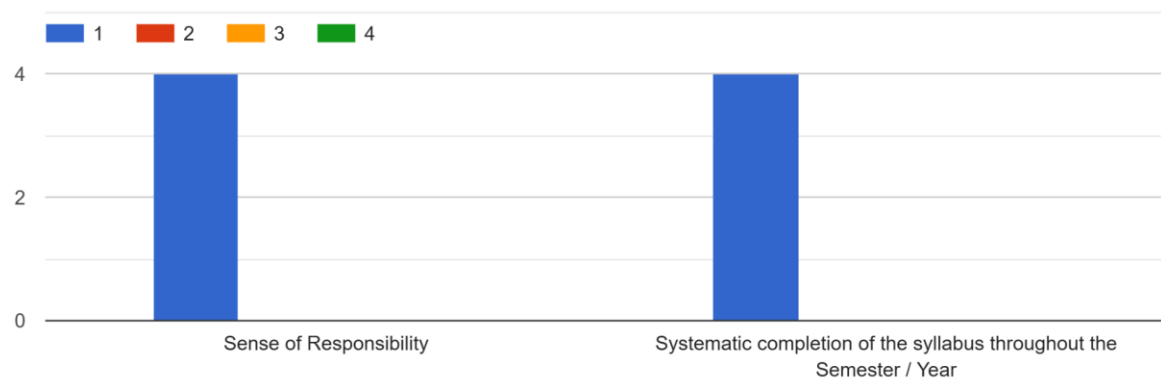

6. Completion of the Syllabus