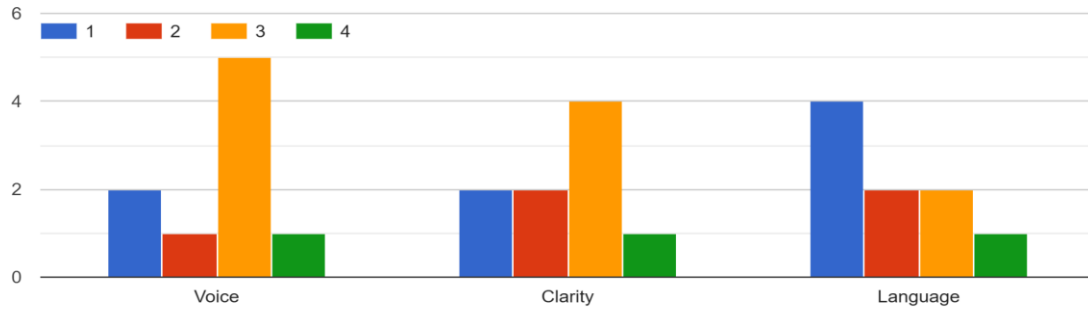

BHS Higher Education Society
VIJAYA COLLEGE
Affiliated to Bengaluru City University
Accredited with **B⁺⁺ Grade by the NAAC**
Conferred "**College with Potential for Excellence**" by the UGC

RV Road, Basavanagudi
Bangalore – 560004
Tel : +91-80-2693 3220/221
Email: vijavadegree@gmail.com
principal@vijayacollege.ac.in
Website : www.vijayacollege.ac.in

[Estd. 1945]

4. Presentation Skills