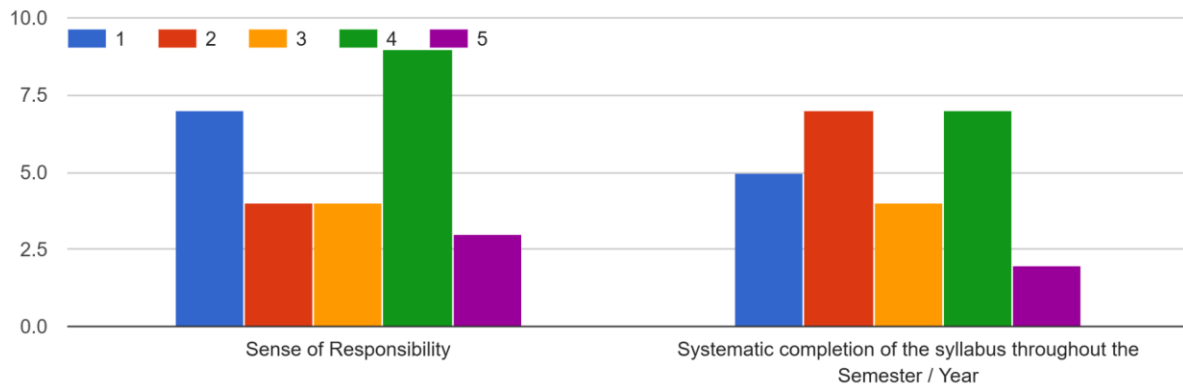

6. Completion of the Syllabus