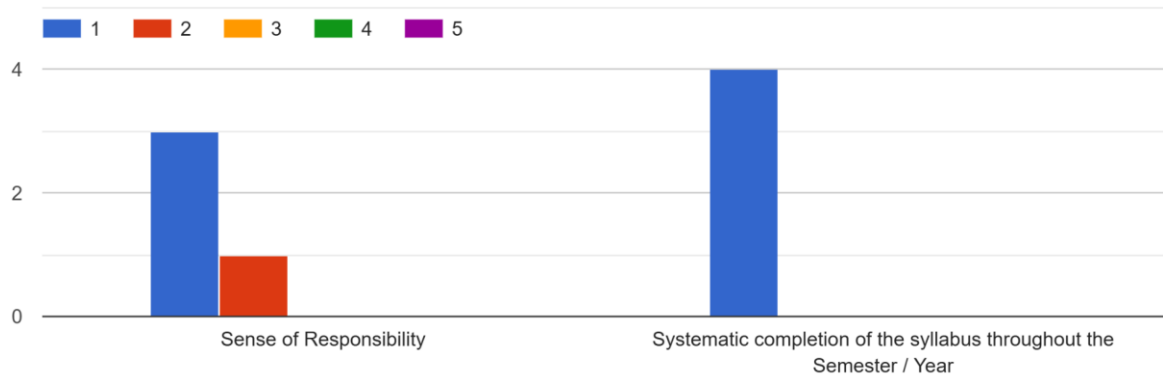

6. Completion of the Syllabus