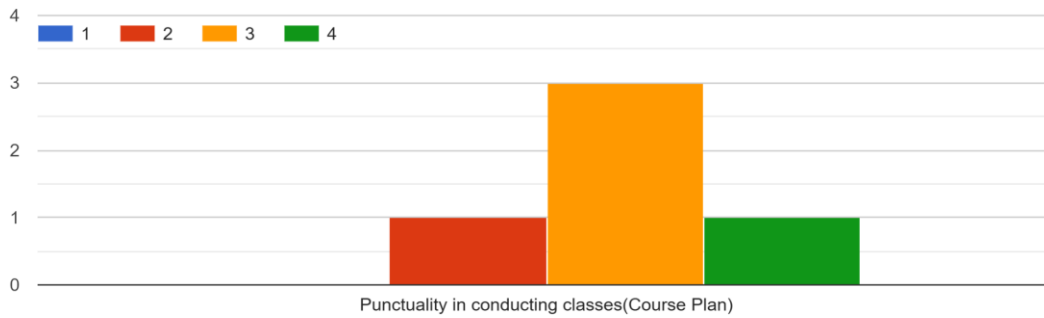

[Estd. 1945]

BHS Higher Education Society
VIJAYA COLLEGE
Affiliated to Bengaluru City University
Accredited with **B⁺⁺ Grade by the NAAC**
Conferred "**College with Potential for Excellence**" by the UGC

RV Road, Basavanagudi
Bangalore – 560004
Tel : +91-80-2693 3220/221
Email: vijavadegree@gmail.com
principal@vijayacollege.ac.in
Website : www.vijayacollege.ac.in

Fantastic teacher ☑

Gooodddddd

Way of conducting classes in a good way

I want Swathi mam to take DS or JAVA!!!!

Sl. No

Excellent

Ever best teacher for explaining lessons and other etc...

The teaching is good

Hope you stay less partial during the lab exams

Prof. Hemalatha M

1. Regularity in conducting classes