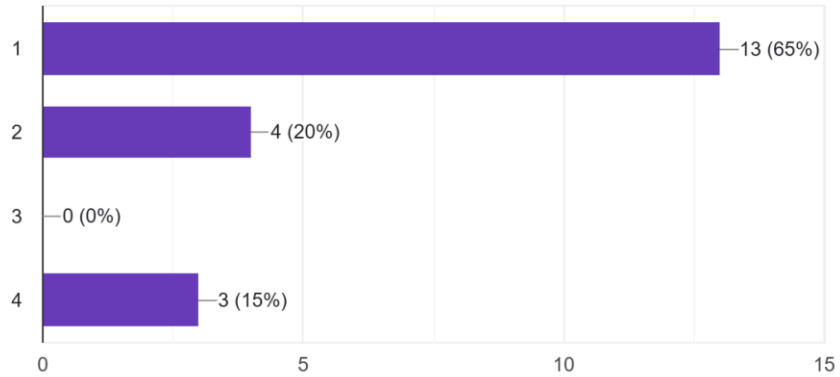

[Estd. 1945]

BHS Higher Education Society
VIJAYA COLLEGE
Affiliated to Bengaluru City University
Accredited with **B⁺⁺ Grade by the NAAC**
Conferred "**College with Potential for Excellence**" by the UGC

RV Road, Basavanagudi
Bangalore – 560004
Tel : +91-80-2693 3220/221
Email: vijavadegree@gmail.com
principal@vijayacollege.ac.in
Website : www.vijayacollege.ac.in

3. Preparation for the class

20 responses