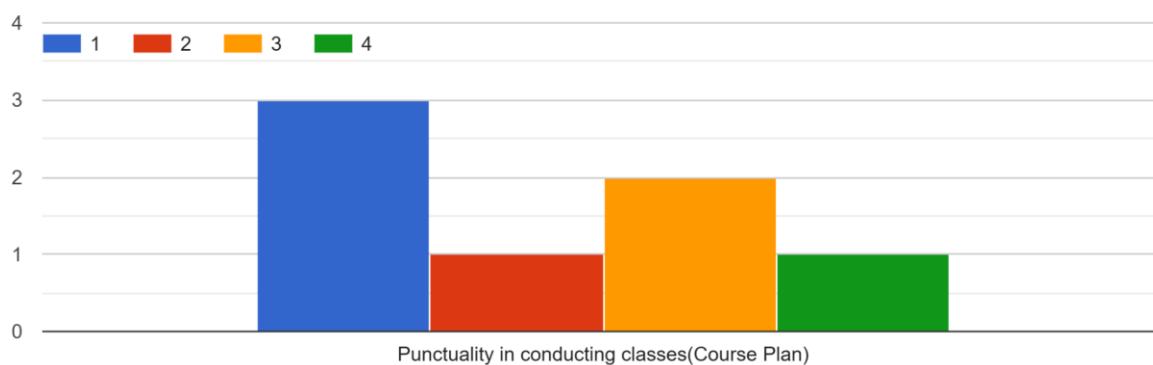

[Estd. 1945]

BHS Higher Education Society
VIJAYA COLLEGE
Affiliated to Bengaluru City University
Accredited with **B⁺⁺ Grade by the NAAC**
Conferred "College with Potential for Excellence" by the UGC

RV Road, Basavanagudi
Bangalore – 560004
Tel : +91-80-2693 3220/221
Email: vijavadegree@gmail.com
principal@vijayacollege.ac.in
Website : www.vijayacollege.ac.in

No class Taken

Nothing

Prof. Jyothi V

1. Regularity in conducting classes